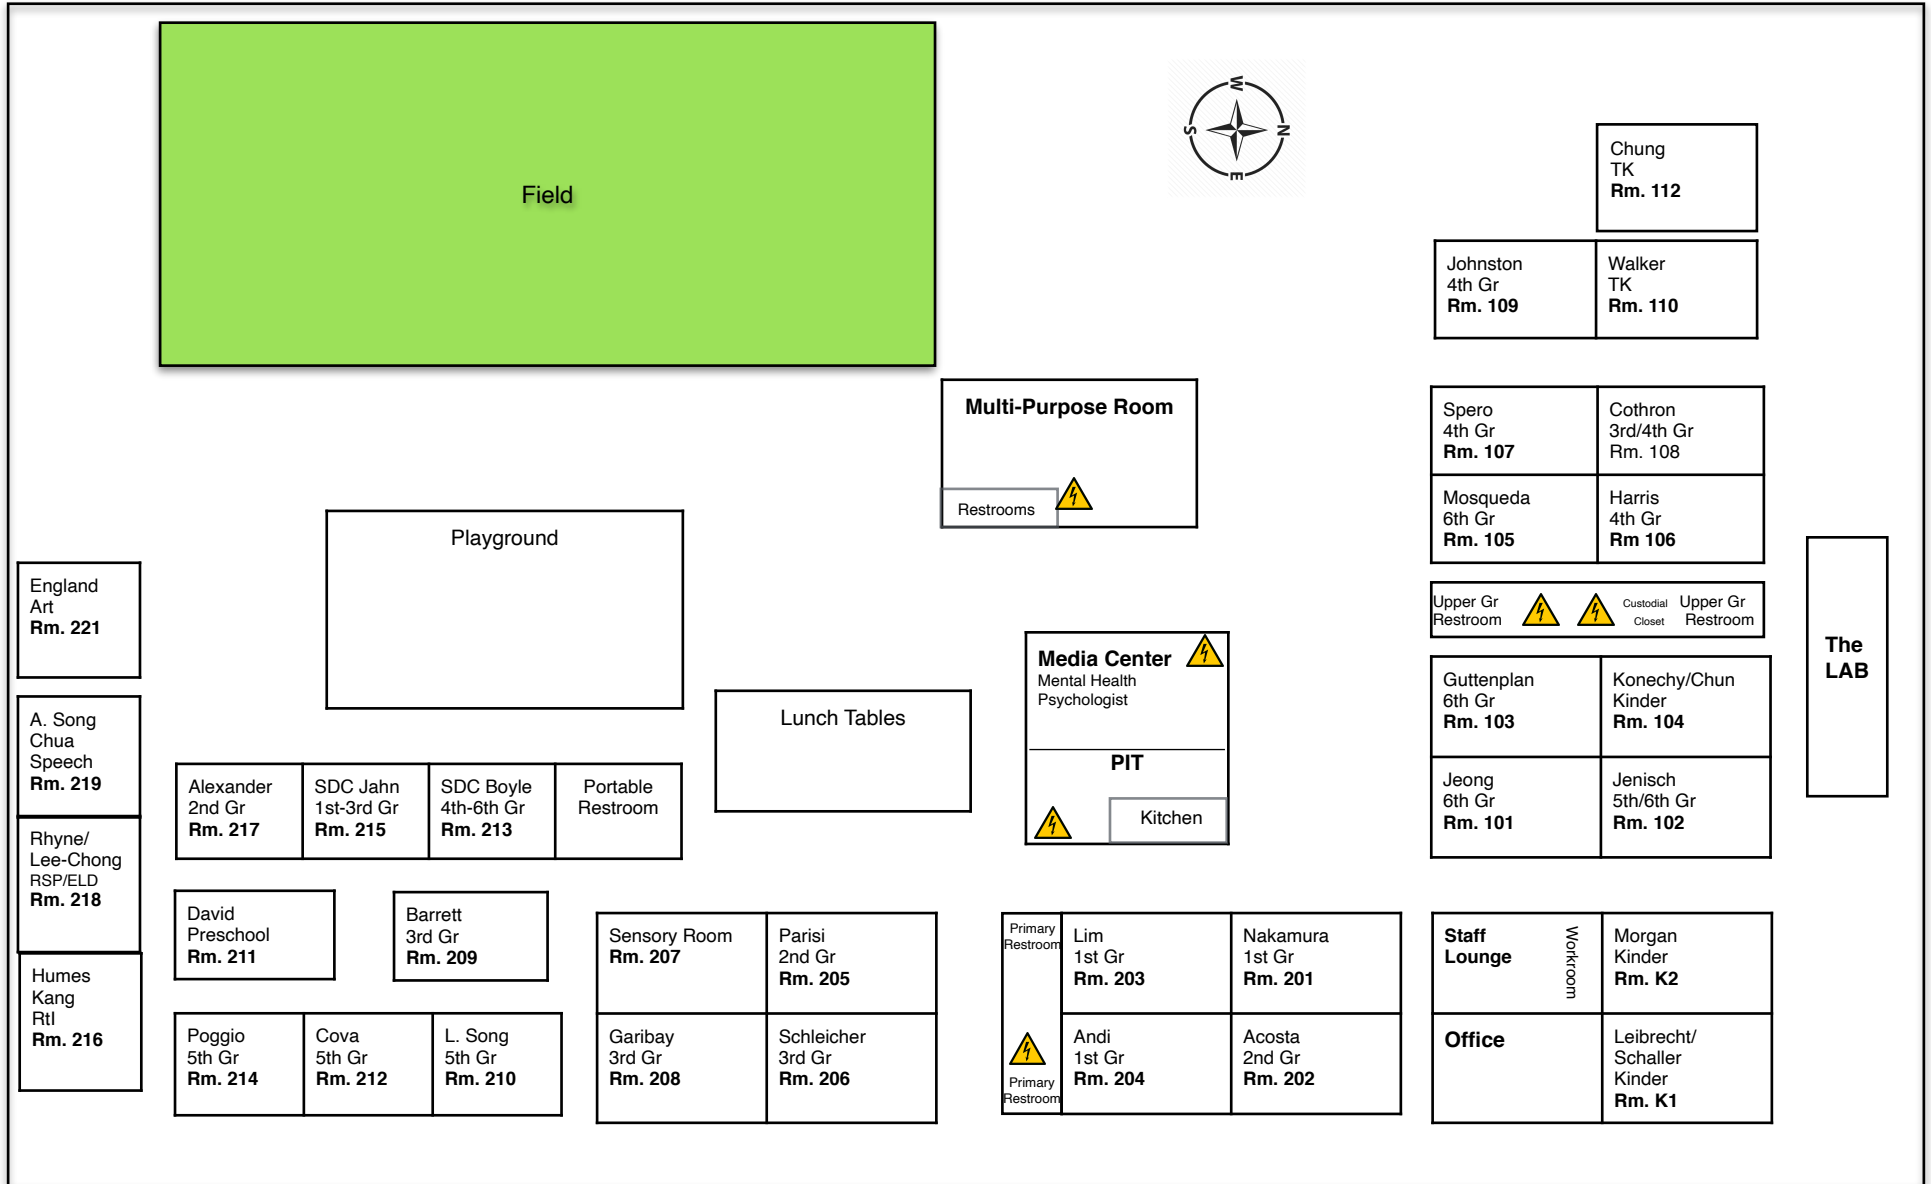

Sunset Lane Elementary

2021/2022 School Map
 2030 Sunset Lane, Fullerton, CA 92833
 (714) 447-7750

S
u
n
s
e
t
L
a
n

 = electrical panels